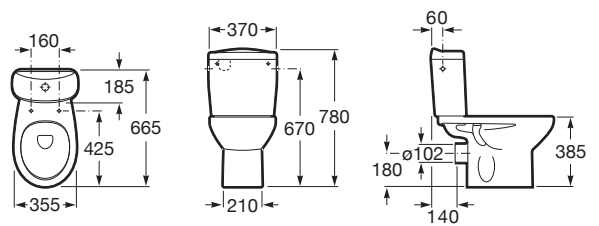

LAURA

Vitreous china close-coupled WC with horizontal outlet

DIMENSIONS

Length	360 mm
Width	665 mm
Height	385 mm

COLOURS AND FINISHES

00 White

TECHNICAL DRAWINGS

FEATURES

Fixing kit: Included

Flushing system: Washdown

Installation type: Floor-standing

Outlet type: Horizontal

Shape: Round

**COMPATIBLE WITH**

Lacquered toilet seat and cover

801B60..B