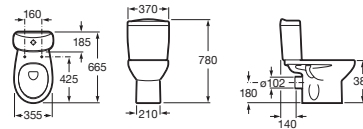

LAURA

Vitreous china close-coupled WC with horizontal outlet

DIMENSIONS

Length	355 mm
Width	665 mm
Height	780 mm

COLOURS AND FINISHES

00 White

TECHNICAL DRAWINGS

FEATURES

Fixing kit: Included

Flushing system: Washdown

Installation type: Floor-standing

Outlet type: Horizontal

Recommended for public spaces

Shape: Round

COMPATIBLE WITH

Lacquered toilet seat and cover