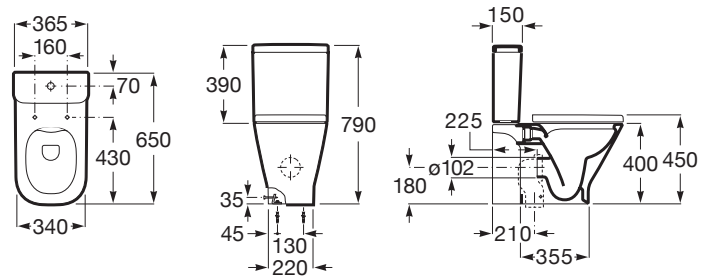

THE GAP

Vitreous china close-coupled Rimless WC with dual outlet

DIMENSIONS

Length	365 mm
Width	650 mm
Height	790 mm

COLOURS AND FINISHES

TECHNICAL DRAWINGS

FEATURES

- Fixing kit: Included
- Flushing jet
- Flushing system: Washdown
- Installation type: Floor-standing
- Outlet type: Dual
- Roca Rimless®
- Shape: Square
- Style: Neutral
- Weight (Kg): 25

COMPATIBLE WITH

Dual flush 4,5/3L WC cistern complete with bottom inlet

34147D..F

SQUARE - Slim soft-closing toilet seat and cover

801472..3

The Gap

The Gap collection provides a wide range of modern design options, including WCs, basins and bathroom vanity units to optimise any space. The extensive furniture range also includes perfect solutions for compact bathrooms as well base units for on countertop basins.