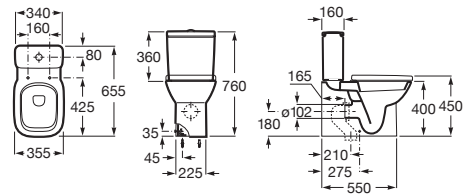

DEBBA

Back to wall vitreous china close-coupled WC with dual outlet

DIMENSIONS

Length	355 mm
Width	655 mm
Height	760 mm

COLOURS AND FINISHES

TECHNICAL DRAWINGS

FEATURES

Back-to-wall

Fixing kit: Included

Flushing system: Washdown

Installation type: Floor-standing

Outlet type: Dual

Shape: Soft

COMPATIBLE WITH

Dual flush 4.5/3L WC cistern
with back inlet

34199D..F