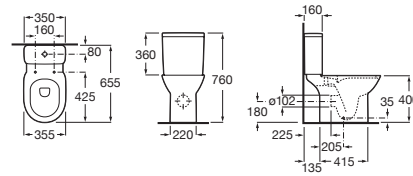

DEBBA

Close-coupled Rimless toilet with dual outlet

DIMENSIONS

Length 350 mm  
 Width 655 mm  
 Height 760 mm

COLOURS AND FINISHES

00 White

TECHNICAL DRAWINGS

FEATURES

- Fixing kit: Included
- Flushing system: Washdown
- Installation type: Floor-standing
- Outlet type: Dual
- Roca Rimless®
- Shape: Round
- Weight (Kg): 21.6

**COMPATIBLE WITH**

Dual flush 4,5/3L WC cistern  
with 1/2" bottom inlet

34199C..0

ROUND - Standard toilet  
seat and cover

801B20..B