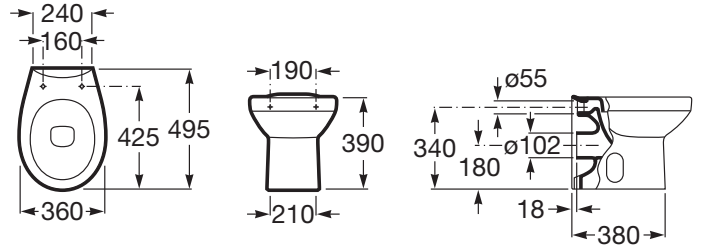

LAURA

Single floorstanding WC with dual outlet

DIMENSIONS

Length	360 mm
Width	495 mm
Height	390 mm

COLOURS AND FINISHES

TECHNICAL DRAWINGS

FEATURES

Back-to-wall

Fixing kit: Included

Flushing system: Washdown

Installation type: Floor-standing

Outlet type: Dual

Shape: Round

COMPATIBLE WITH

Lacquered toilet seat and cover

801B60..B