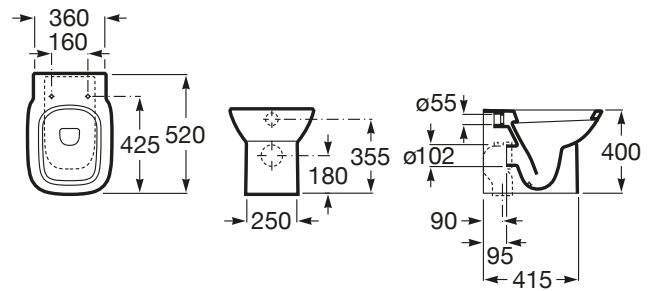

DEBBA

SQUARE - Single floorstanding WC with dual outlet

DIMENSIONS

Length	355 mm
Width	520 mm
Height	400 mm

COLOURS AND FINISHES

00 White

TECHNICAL DRAWINGS

FEATURES

- Back-to-wall
- Fixing kit: Included
- Flushing system: Washdown
- Installation type: Floor-standing
- Outlet type: Dual
- Rim type: Closed
- Shape: Square

**COMPATIBLE WITH**

Toilet seat and cover

801990...4