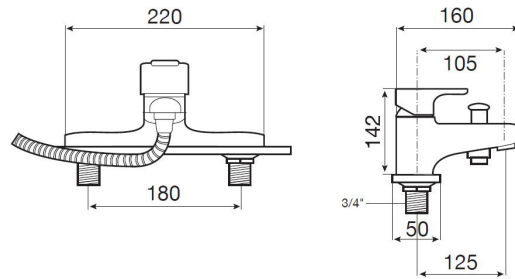

L20

Deck-mounted bath-shower mixer with 1.7m flexible shower hose, handset and wall bracket

TECHNICAL DRAWINGS

FEATURES

Faucet type: Single-lever

Handle position: Top

Installation type: Wall-mounted

L20

Simply contemporary. This is a brassware_x000D_ collection, whose simple, contemporary and intuitive lines make it a perfect fit for any bathroom space. L20 forms part of Roca's innovative brassware collections that turn on frontally with cold water.