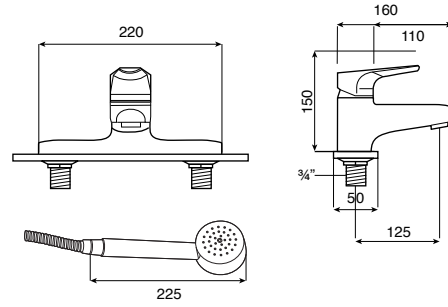

ATLAS

Deck-mounted bath-shower mixer

TECHNICAL DRAWINGS

FEATURES

Application: Bath, Shower

Faucet type: Single-lever

Finish: Chrome

Installation type: Deck-mounted

Waste not included

EverShine

Atlas

This faucet collection, which stands out for its elegance and versatility, includes flow limiters to 5 litres per minute as well as the Cold Start technology that guarantee greater water and energy savings. Also, with the aim of providing more comfort, the shower mixer can be equipped with a clip-on shelf, allowing you to have your showering essentials close to hand.