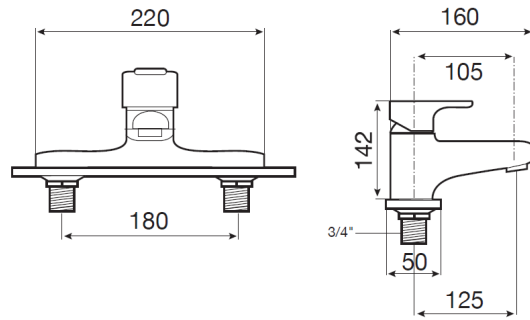

L20

Deck-mounted bath filler

TECHNICAL DRAWINGS

FEATURES

- Faucet type: Single-lever
- Handle position: Top
- Installation type: Deck-mounted
- Waste not included

L20

Simply contemporary. This is a brassware_x000D_ collection, whose simple, contemporary and intuitive lines make it a perfect fit for any bathroom space. L20 forms part of Roca's innovative brassware collections that turn on frontally with cold water.