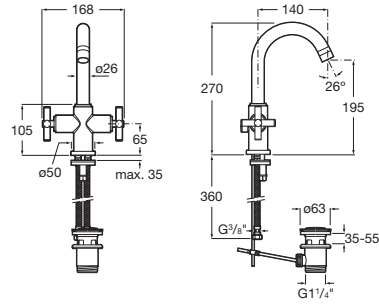

LOFT

Basin mixer with pop-up waste

TECHNICAL DRAWINGS

FEATURES

- Aerator type: Integrated
- Application: Basin
- Faucet type: Twin-lever
- Finish: Chrome
- Flexible supply hoses included
- Installation type: Deck-mounted
- Pop-up waste
- Twin lever control: 1/2 Turn