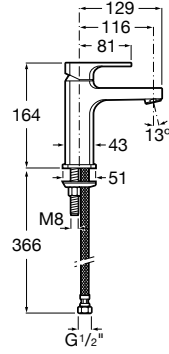

ESCUADRA

Smooth Body Basin Mixer

TECHNICAL DRAWINGS

FEATURES

- Application: Basin
- Click-clack waste
- Faucet type: Single-lever
- Finish: Chrome
- Flexible supply hoses included
- Installation type: Deck-mounted
- Type of cartridge: Ceramic Disc

WELS

Water connection diameter: 1/2"

EverShine

SoftTurn®