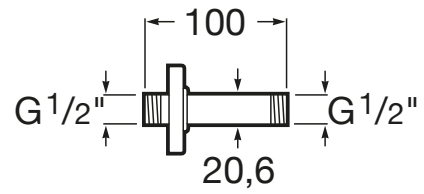

RAINDREAM

Straight ceiling arm for shower head

TECHNICAL DRAWINGS

FEATURES

COMPATIBLE WITH

Extraslim metallic rain shower head for ceiling or wall installation. Support kit / arm not included.

5B2450C00

Extraslim metallic rain shower head for ceiling or wall installation. Support kit / arm not included.

5B2550C00

Extraslim metallic rain shower head for ceiling or wall installation. Support kit / arm not included.

5B2650C00

Extraslim metallic rain shower head for ceiling or wall installation. Support kit / arm not included.