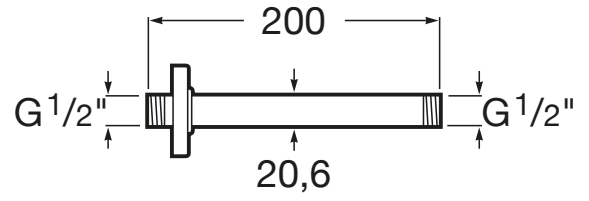

RAINDREAM

Straight ceiling arm for shower head

TECHNICAL DRAWINGS

FEATURES

COMPATIBLE WITH

Extraslim metallic rain shower head for ceiling or wall installation. Support kit / arm not included.

5B2450C00

Extraslim metallic rain shower head for ceiling or wall installation. Support kit / arm not included.