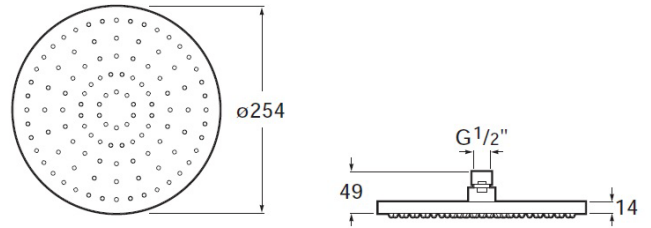

RAINSENSE

Rain shower head for ceiling or wall installation.  
Support kit / arm not included.

TECHNICAL DRAWINGS

FEATURES

- Finish: Chrome
- Number of functions: 1
- Number of water outlets: 1
- Shower arm installation: Ceiling, Wall
- Showerhead diameter (mm): 254
- Showerhead shape: Circular
- Support kit (shower arm): Not included