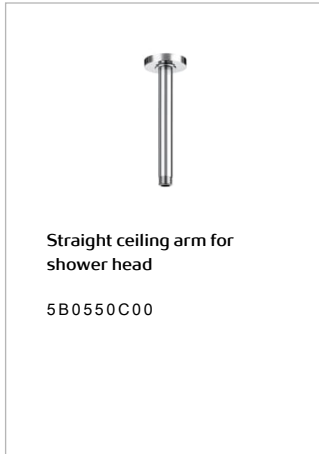

RAINSENSE

Rain shower head for ceiling or wall installation.  
Support kit / arm not included.

TECHNICAL DRAWINGS

FEATURES

Finish: Chrome

Number of functions: 1

Number of water outlets: 1

Shower arm installation: Ceiling, Wall

Showerhead length (mm): 360

Showerhead shape: Rectangular

Showerhead width (mm): 240

Support kit (shower arm): Not included

EasyClean®

Functions  
Functions: Rain

COMPATIBLE WITH

## Rainsense

Full range of shower-heads for wall or ceiling installation. Its Easyclean system prevents limescale build up.

INSTALLATION AND USER MANUALS

 [Installation manual](#)