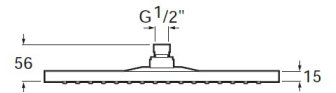

RAINSENSE

Rain shower head for ceiling or wall installation.  
Support kit / arm not included.

TECHNICAL DRAWINGS

FEATURES

Finish: Chrome

Number of functions: 1

Number of water outlets: 1

Shower arm installation: Ceiling, Wall

Showerhead length (mm): 360

Showerhead shape: Rectangular

Showerhead width (mm): 240

Support kit (shower arm): Not included

EasyClean®

Functions  
Functions: Rain

COMPATIBLE WITH