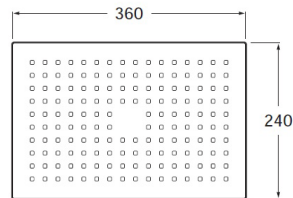

RAINSENSE

Rain shower head for ceiling or wall installation.  
Support kit / arm not included.

TECHNICAL DRAWINGS

FEATURES

Finish: Chrome

Number of functions: 1

Number of water outlets: 1

Shower arm installation: Ceiling, Wall

Showerhead length (mm): 360

Showerhead shape: Rectangular

Showerhead width (mm): 240

Support kit (shower arm): Not included

EasyClean®

Functions  
Functions: Rain

COMPATIBLE WITH