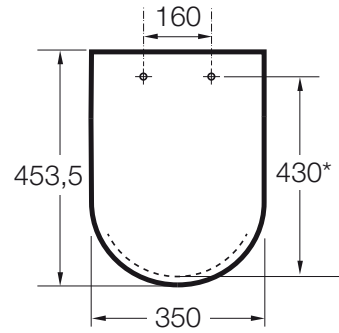

THE GAP

SQUARE - Slim soft-closing toilet seat and cover

TECHNICAL DRAWINGS

FEATURES

EasyFix®

Hinge material: Stainless steel

Quick release

Shape: Square

342479..0

SQUARE - Comfort height back to wall vitreous china close-coupled WC with dual outlet

34247C..U

Vitreous china wall-hung Rimless WC

34647L..0

SQUARE - Single floorstanding WC with dual outlet

347477..0