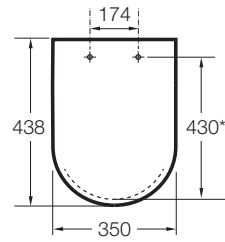

DEBBA

ROUND - Soft-closing toilet seat and cover

TECHNICAL DRAWINGS

FEATURES

Shape: Round

Suitable for: WC

Supralit®

Antibacterial material