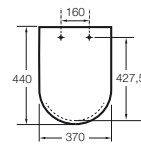

CARMEN

Soft-closing SUPRALIT® toilet seat and cover

DIMENSIONS

Length 370 mm  
Width 440 mm

COLOURS AND FINISHES

TECHNICAL DRAWINGS

FEATURES

Shape: Round  
Suitable for: WC  
Supralit®