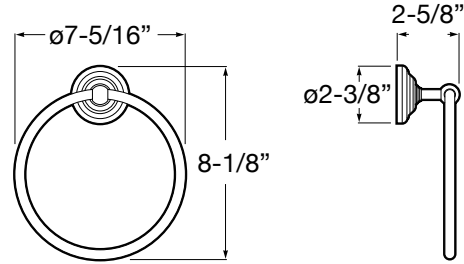

CARMEN

Towel ring

TECHNICAL DRAWINGS

FEATURES

Finish: Polished

Installation type: Wall-mounted

Material: Metal

Shape: Ring