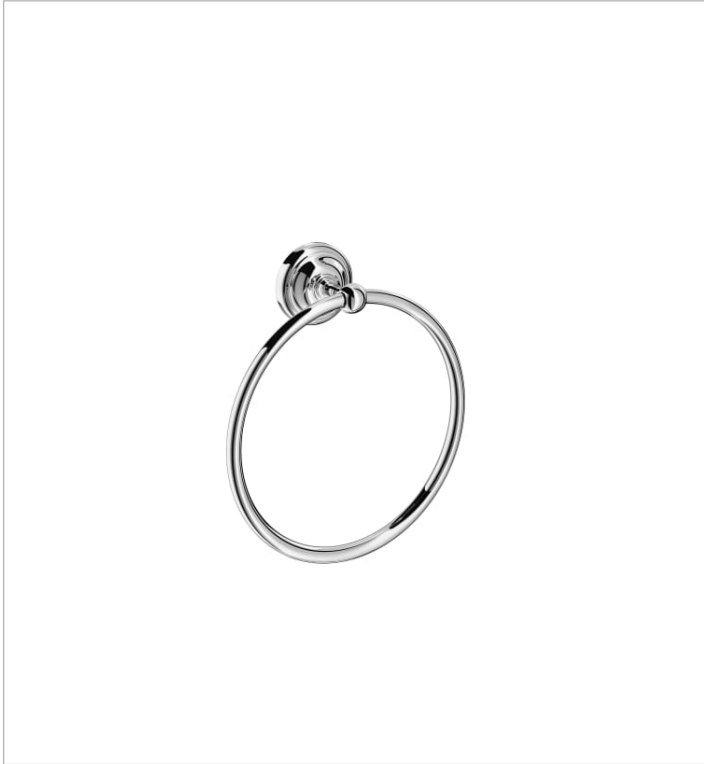

CARMEN

Towel ring

TECHNICAL DRAWINGS

FEATURES

Finish: Polished

Installation type: Wall-mounted

Material: Metal

Shape: Ring

Carmen

Carmen is a tribute to one of Roca's most iconic basins of the 1940s, which comes back with a clear vintage character to become a vitreous china and furniture collection with the latest innovations in the design of bathroom spaces.