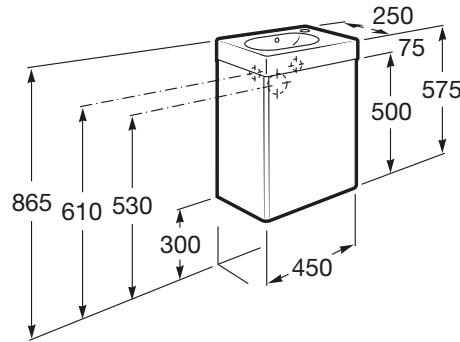

MINI

Unik (vanity unit and basin)

DIMENSIONS

Length 450 mm
 Width 250 mm
 Height 575 mm

COLOURS AND FINISHES

806 Gloss White

TECHNICAL DRAWINGS

FEATURES

- Base unit / Closing and opening system: Soft and self close doors
- Base unit / Door type: Hinged
- Base unit / Doors and drawers combination: 1 door
- Base unit / Internal shelves: 1
- Base unit / Structure: Doors
- Basin / Taphole configuration: 1 taphole on the right side
- Basin shape: Oval
- Installation type: Wall-hung
- Material / Basin: Vitreous china
- Tap installation: On the basin