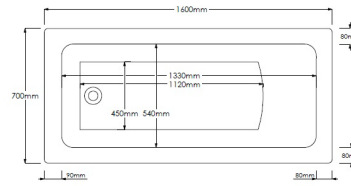

THE GAP**Rectangular acrylic bath****DIMENSIONS**

Length 1600 mm
Width 700 mm
Height 540 mm

COLOURS AND FINISHES

 00 White

TECHNICAL DRAWINGS**FEATURES**

Capacity (people): 1

Drain: Not included

Installation legs: With legs

Installation type: Drop-in, With front panel

Material: Acrylic

Shape: Rectangular

Water capacity to overflow (l): 185

The Gap

The Gap collection provides a wide range of modern design options, including WCs, basins and bathroom vanity units to optimise any space. The extensive furniture range also includes perfect solutions for compact bathrooms as well base units for on countertop basins.