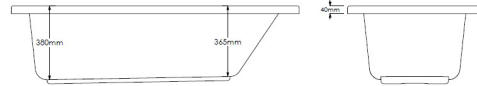

THE GAP**Rectangular acrylic bath****DIMENSIONS**

Length 1600 mm
Width 700 mm
Height 540 mm

COLOURS AND FINISHES

 00 White

TECHNICAL DRAWINGS**FEATURES**

Capacity (people): 1

Drain: Not included

Installation legs: With legs

Installation type: Drop-in, With front panel

Material: Acrylic

Shape: Rectangular

Water capacity to overflow (l): 185

The Gap

The Gap collection provides a wide range of modern design options, including WCs, basins and bathroom vanity units to optimise any space. The extensive furniture range also includes perfect solutions for compact bathrooms as well base units for on countertop basins.