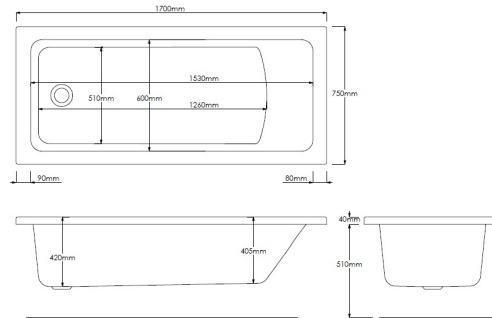

THE GAP**Rectangular acrylic bath****DIMENSIONS**

Length 1700 mm
Width 750 mm
Height 540 mm

COLOURS AND FINISHES

 00 White

TECHNICAL DRAWINGS**FEATURES**

Capacity (people): 1

Drain: Not included

Installation legs: With legs

Installation type: Drop-in, With front panel

Material: Acrylic

Shape: Rectangular

Water capacity to overflow (l): 156

COMPATIBLE WITH

Superstrength front panel
for acrylic bath

026170..0

Superstrength front panel
for acrylic bath