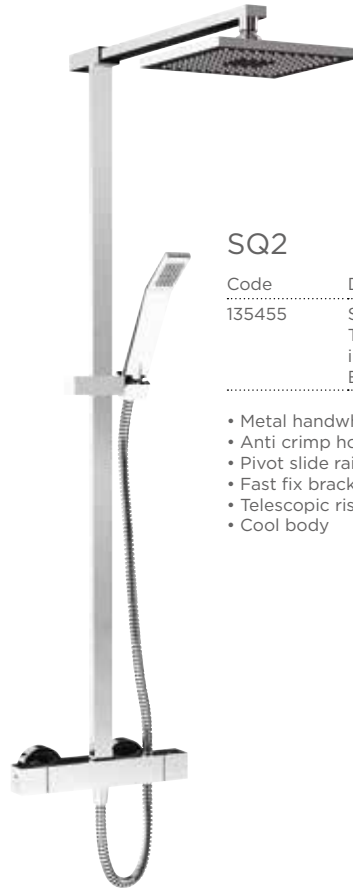

Showers

- Metal handwheels
- Anti crimp hose
- Multi function handset
- Fast fix brackets
- Telescopic riser adjustment
- Cool body

Code	Description	Price
13545601	Fresssh SB1 Therm Mixer With F/F Brackets	£156.97

Code	Description	Price
13545701	Fresssh SC1 Deluxe Therm Cool Body Mixer With F/F Brackets	£204.44

Code	Description	Price
135453	Cool Body Deluxe Twin Outlet Thermostatic Bar Valve includes Kit & Fast Fix Brackets	£449.29

SQ1

Code	Description	Price
135454	Square Body Thermostatic Bar Valve includes Kit & Fast Fix Brackets	£299.47

- Metal handwheels
- Anti crimp hose
- Fast fix brackets
- Pivot slide rail kit
- Cool body

SQ2

Code	Description	Price
135455	Square Body Twin Outlet Thermostatic Bar Valve includes Kit & Fast Fix Brackets	£449.29

- Metal handwheels
- Anti crimp hose
- Pivot slide rail kit
- Fast fix brackets
- Telescopic riser adjustment
- Cool body