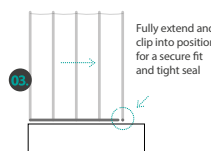

Bathscreens

Code	Size (WxH)	Panels	Price
329565	1100x1500mm	2	£753.90

Code	Size (WxH)	Panels	Price
329566	1400x1500mm	3	£942.96

SecureSeal. by MERLYN

The SecureSeal by Merlyn has been designed with a leak free sealing arm which extends from the profile to create a complete seal between the bath & screen. When not in use, the arm simply folds away back into the profile.

Secure Seal 800x1500mm single panel

Code	Size (WxH)	Panels	Price
329567	800x1500mm	780 - 800mm	£406.94

Secure Seal 4 fold screen 1500x800mm

Code	Size (WxH)	Panels	Price
329568	800x1500mm	780 - 800mm	£679.38
329570	300x1500mm*	300 - 320mm	£321.89

Secure Seal 5 fold screen 1500x1000mm

Code	Size (WxH)	Panels	Price
329569	1000x1500mm	980 - 1000mm	£764.62

Secure Seal 1500x300 - optional fixed panel with 2 storage shelves

329570	300x1500mm*	300 - 320mm	£282.36

*Optional Fixed Panel