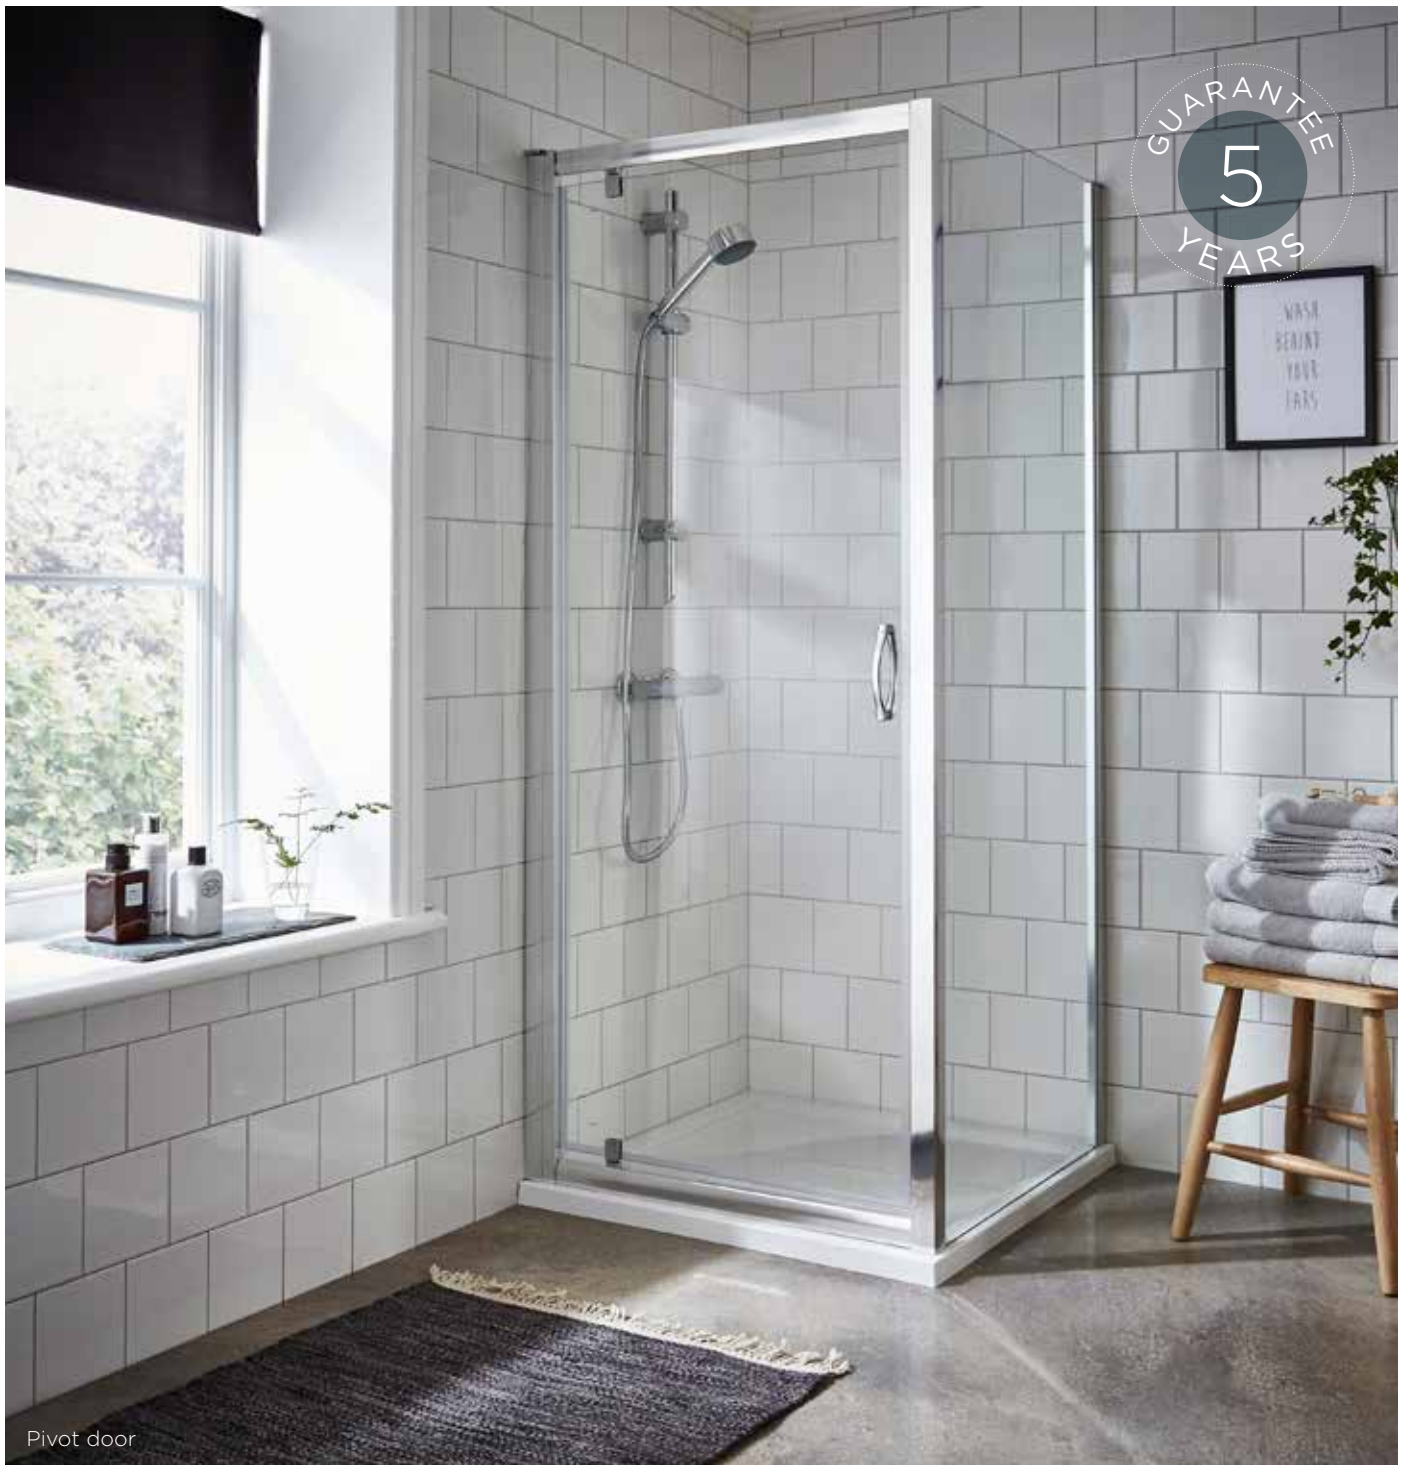

Vivid Black slider

Pivot door

Fresssh Shower Enclosures

Fresssh Shower Enclosures feature a Quick fit system that makes this range extremely easy to install. A stylish 1850mm high range that will complement your bathroom.