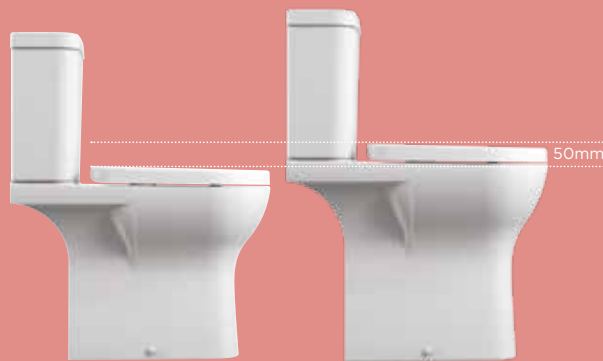

Lecico
bathrooms

EASY LIVING

Doc M Packs.....	115-116
Grab Rails.....	116
Comfort Height Pans.....	117
Lever Taps.....	117

Note: All easy living products may be subject to an extended lead time

Atlas Doc M Pack close coupled - Blue

Comfort Height

For those seeking higher levels of comfort we offer a range of comfort height wc pans available across our Georgia Plus, Olwen, Finn & Atlas ranges...

Comfort height wc pans are up to 50mm taller than a standard wc making it easier to use.