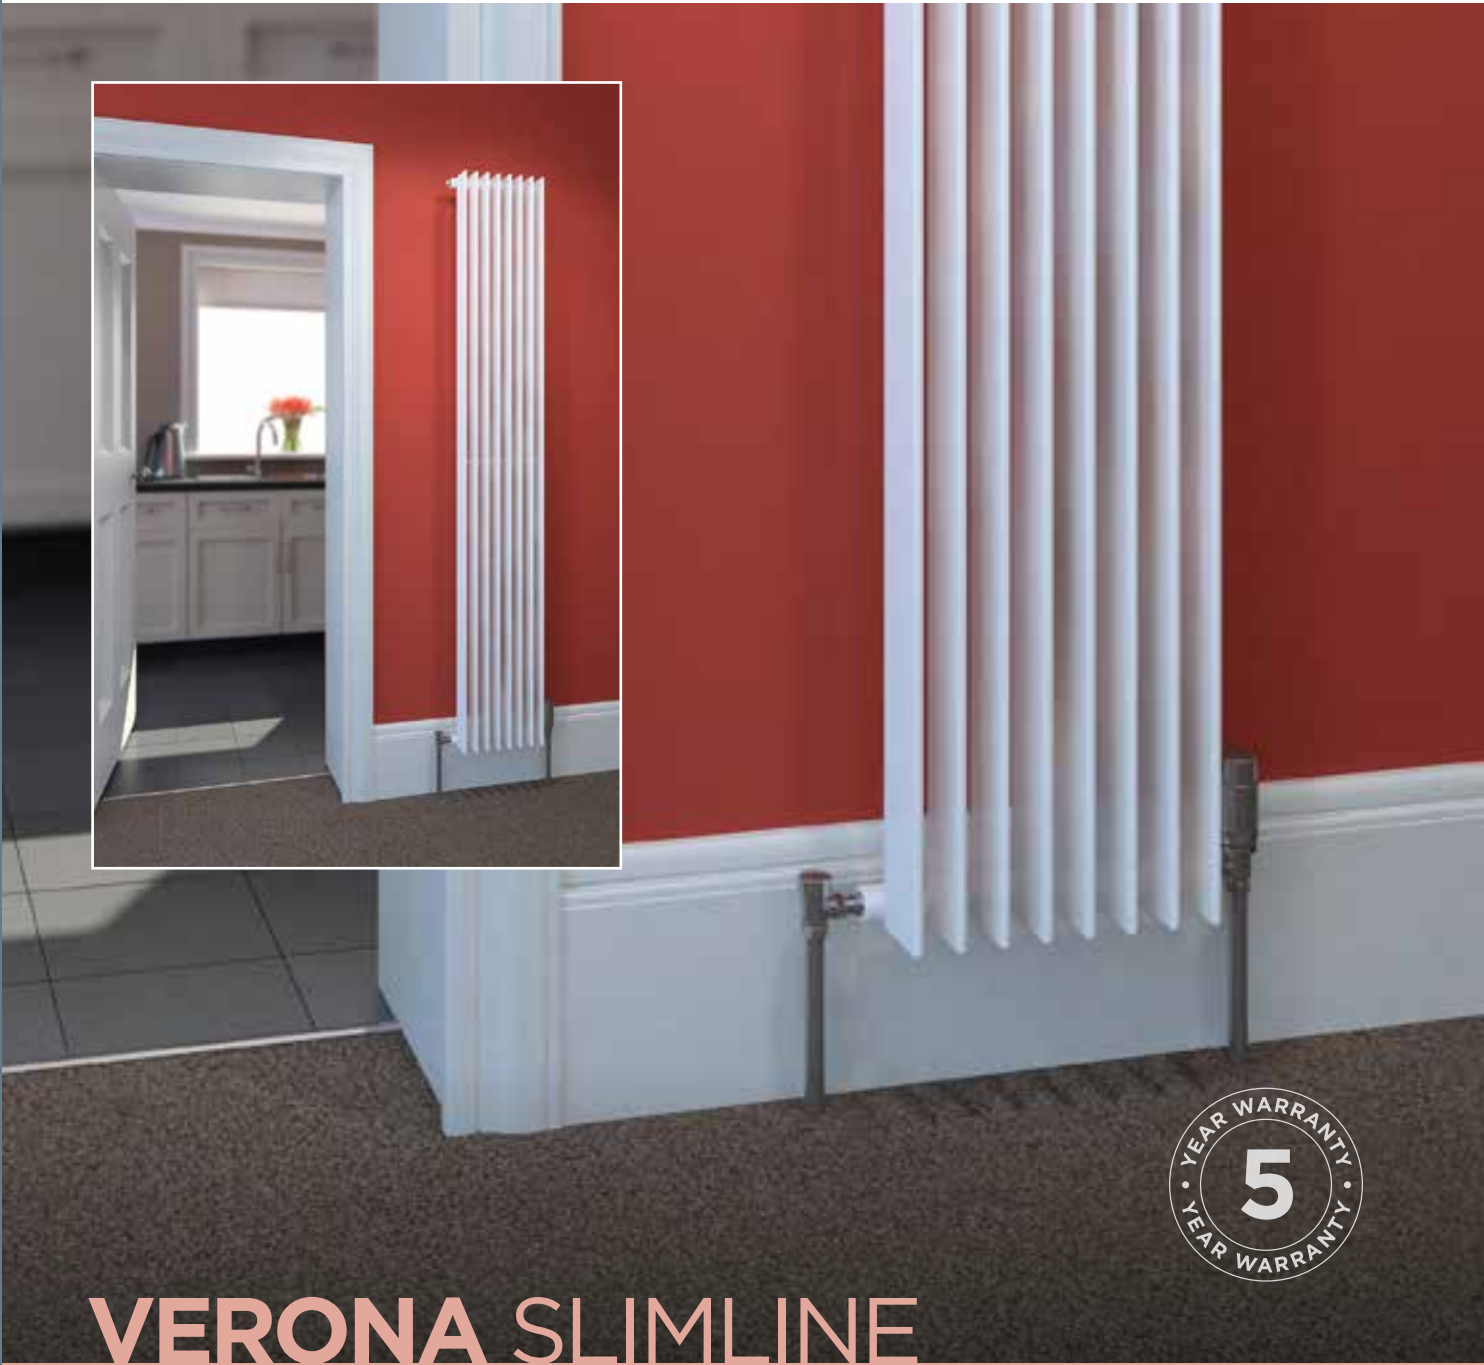

VERONA LO-LINE

The modern Verona Lo-Line radiator has been specifically designed to be sited under window locations.

VERONA - TUBED - LO-LINE

Type 22 - Double Convectors

Code	Height	Length	BTU / Watts	List Price
110761	148	1400	3228 / 946	£486.28
110762	148	2000	4613 / 1352	£615.92
110737	148	2200	5074 / 1487	£659.15
11067001	296	800	3044 / 892	£624.37
11067101	296	1400	5326 / 1561	£780.46