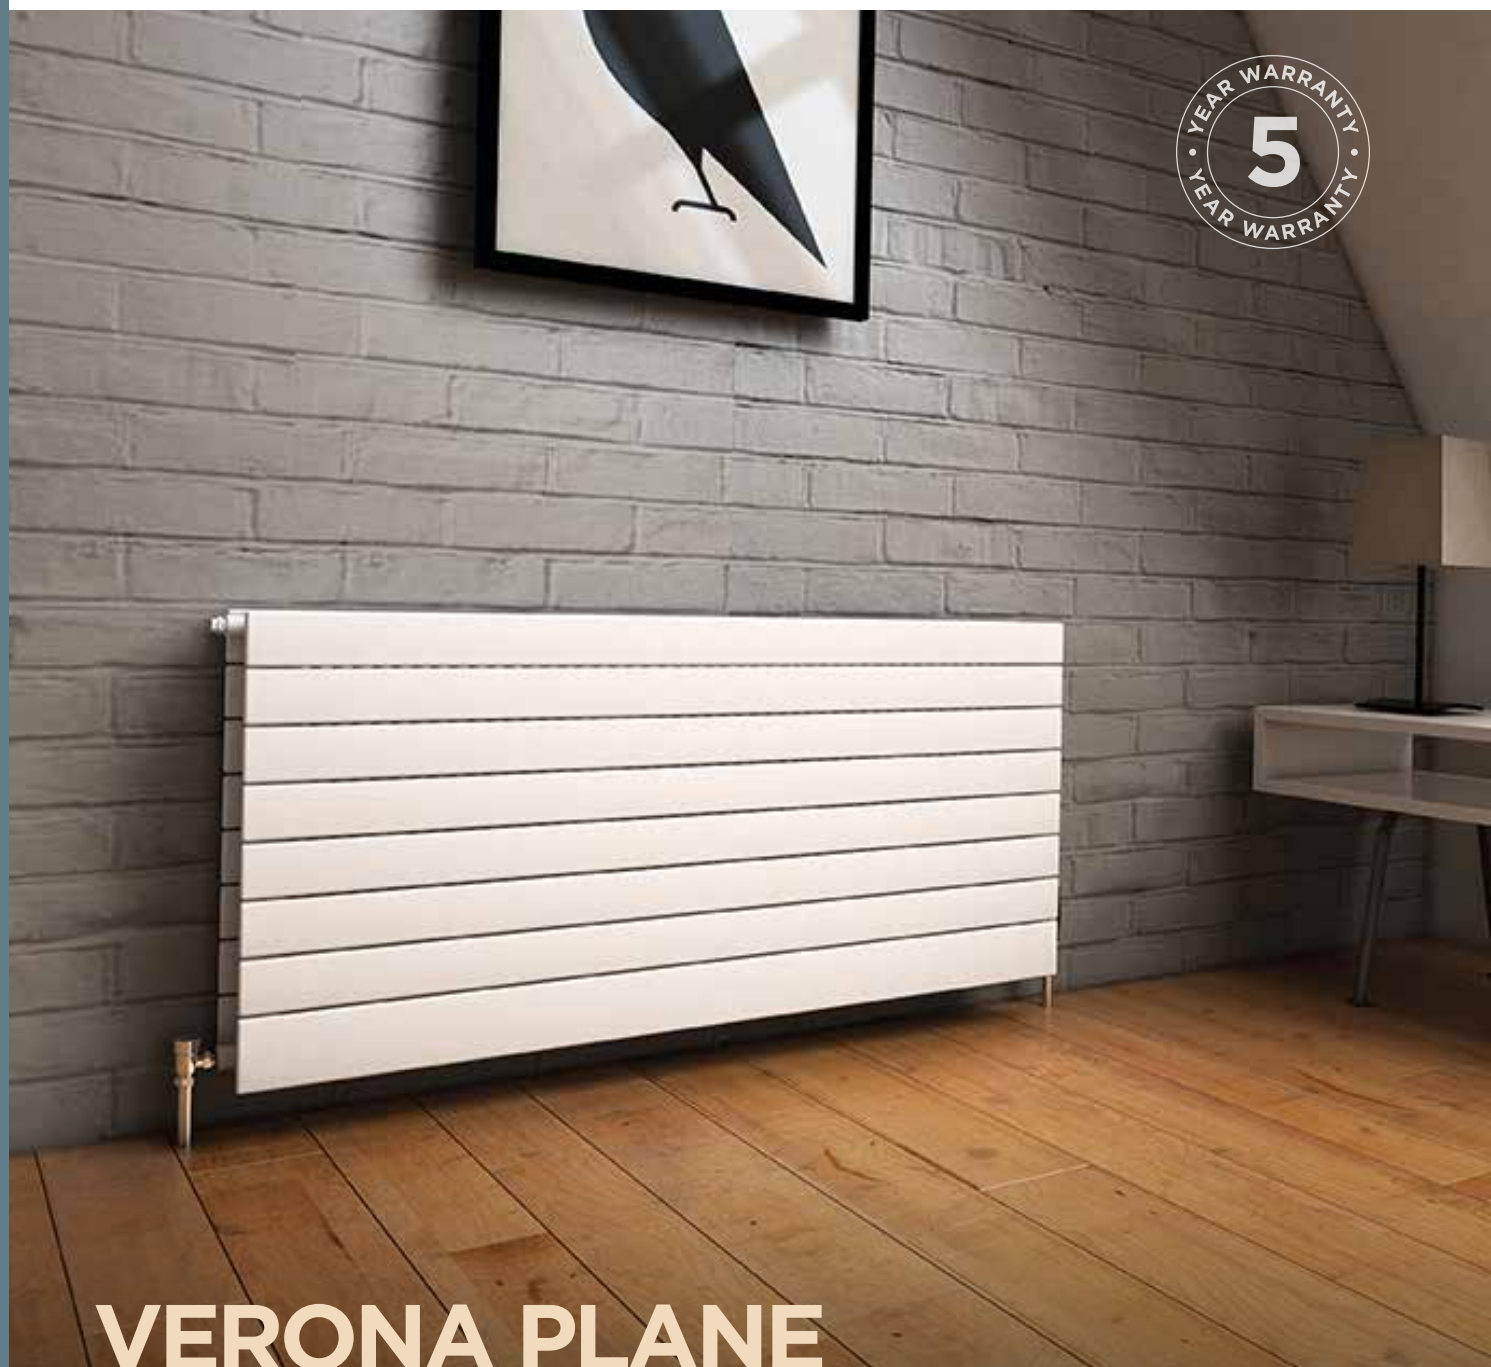

VERONA PLANE

Offering visual appeal combined with advanced technology, the Verona Plane provides a contemporary solution for a huge range of applications.

VERONA PLANE - TUBED

Single Plane

Code	Height	Length	BTU / Watts	List Price
11067301	444	800	2139 / 627	£339.62
11067401	444	1000	2675 / 784	£369.34
11067501	444	1200	3211 / 941	£407.75
110734	592	500	1709 / 501	£313.39
110763	592	600	2051 / 601	£334.96
110764	592	700	2392 / 701	£356.58
110733	592	800	2737 / 802	£378.20
110731	592	1000	3419 / 1002	£421.48
110732	592	1200	4101 / 1202	£464.65
110735	592	1400	4787 / 1403	£507.88
110794	592	1600	5470 / 1603	£551.10

VERONA PLANE - TUBED

Double Plane

Code	Height	Length	BTU / Watts	List Price
11067601	444	800	3736 / 1095	£688.94
11067701	444	1000	4671 / 1369	£748.13
11067801	444	1200	5606 / 1643	£824.95
110765	592	600	3474 / 1018	£680.78
110766	592	700	4054 / 1188	£724.00
110767	592	800	4634 / 1358	£767.22
110768	592	900	5210 / 1527	£810.44
110769	592	1000	5790 / 1697	£853.67
110770	592	1200	6947 / 2036	£940.10
110771	592	1400	8107 / 2376	£1,026.56
110797	592	1600	9264 / 2715	£1,113.01