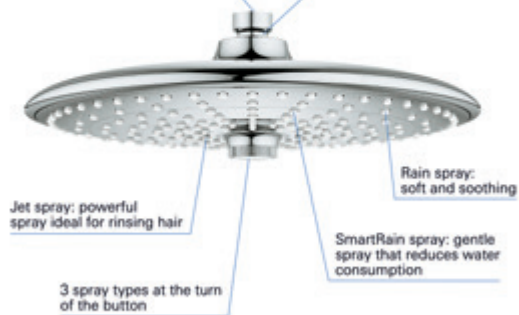

Jet spray

SmartRain spray

Rain spray

Universal connection: easy and flexible installation

Rotatable ball joint for more flexibility

Jet spray: powerful spray ideal for rinsing hair

Rain spray: soft and soothing

SmartRain spray: gentle spray that reduces water consumption

3 spray types at the turn of the button

GROHE RAPIDO SHOWER FRAMES

The new Grohe Rapido shower frame comes with pre-mounted Grohe Rapido Smartbox rough-in set, wall outlets for hand and head shower and insulated mixed water pipes.