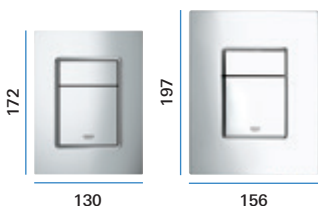

GROHE FLUSHING SYSTEMS FOR WALL HUNG WC

GROHE RAPID SL

Versatile, secure and quick method of installing wall hung WC.

UNIVERSAL CISTERN

- Dual flush
- Compatible with all GROHE flush plates including small, slim flush plates