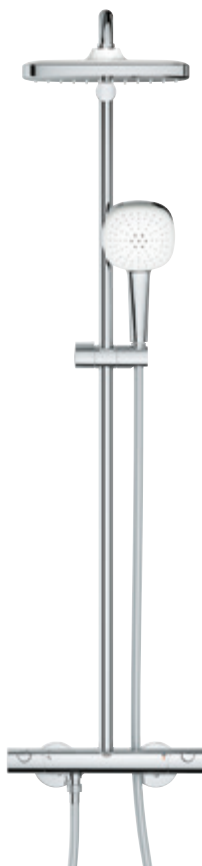

27922000

£418.47

Tempesta Cosmopolitan 160 shower system thermostatic 160mm head shower 1 spray with Tempesta Cosmo 100 2 spray handshower

GROHE TurboStat thermostat ensures a constant temperature throughout

27922001

£460.79

Tempesta Cosmopolitan 210 shower system thermostatic 210mm head shower 1 spray with Tempesta Cosmo 100 2 spray handshower

GROHE TurboStat thermostat ensures a constant temperature throughout

26672001

£603.57

Tempesta 250 shower system thermostatic for bath 250mm head shower 1 spray with Tempesta 110 2 spray handshower GROHE TurboStat thermostat ensures a constant temperature throughout

GROHE TEMPESTA COSMOPOLITAN

Round head shower

Cube head shower

26670001

£465.77

Tempesta Cosmopolitan 250 Round shower system thermostatic 250mm head shower with Tempesta Cosmo 110 2 spray handshower GROHE TurboStat thermostat ensures a constant temperature throughout