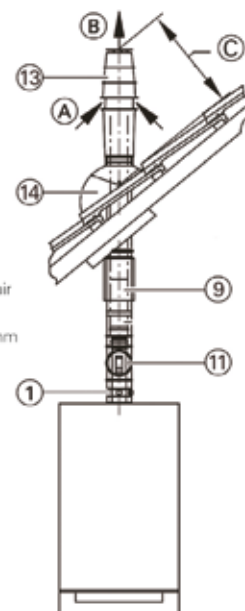

Vertical terminal for sloping or flat roofs

- (A) Ventilation air
- (B) Flue gas
- (C) (min.) 400 mm