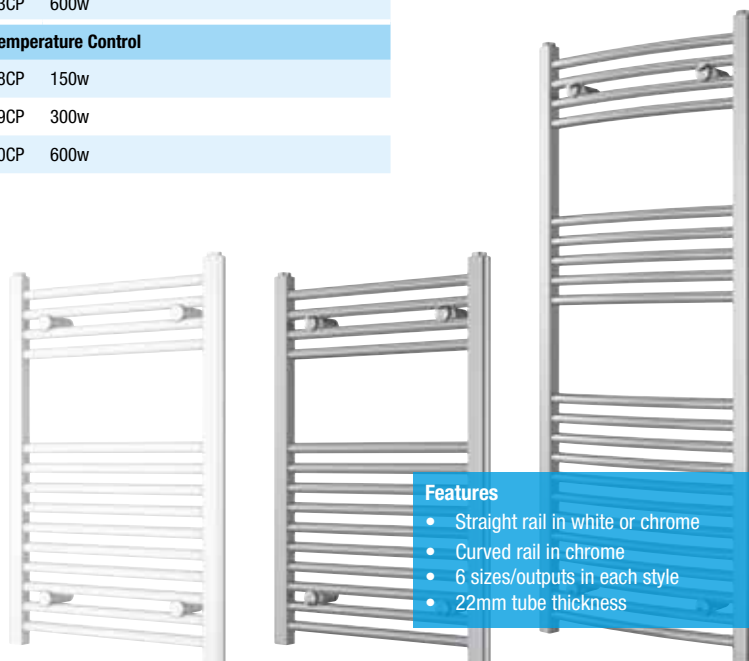

TOWEL RAILS • TOWEL RAIL VALVES

Prorad

Towel Rails

CODE	DESCRIPTION
Prorad 2 Towel Rails	
Straight White	
425200WT	500 x 750
425205WT	500 x 1200
425210WT	500 x 1800
425215WT	600 x 750
425220WT	600 x 1200
425225WT	600 x 1800
Straight Chrome	
425200CP	500 x 750
425205CP	500 x 1200
425210CP	500 x 1800
425215CP	600 x 750
425220CP	600 x 1200
425225CP	600 x 1800
Curved Chrome	
425300CP	500 x 750
425305CP	500 x 1200
425310CP	500 x 1800
425315CP	600 x 750
425320CP	600 x 1200
425325CP	600 x 1800

CODE	DESCRIPTION
Electric Heating Elements	
Without Temperature Control	
425001CP	150w
425002CP	300w
425003CP	600w
With Temperature Control	
425008CP	150w
425009CP	300w
425010CP	600w

CODE	DESCRIPTION
Electric Towel Rowel	
With Temperature Control	
452105CP	400 x 700mm
452106CP	500 x 1100mm

Features

- Straight rail in white or chrome
- Curved rail in chrome
- 6 sizes/outputs in each style
- 22mm tube thickness

Provalve

Towel Rail Valves

CODE	DESCRIPTION
Towel Rail Valves	
135400	15mm Angled (Pair)
135401	15mm Straight (Pair)
135403	15mm Angled Minimalist (Pair)
135402	15mm Straight Minimalist (Pair)
135404	15mm Square Angle (Pair)
135405	15mm Square Straight (Pair)
135406	15mm Corner (Pair)