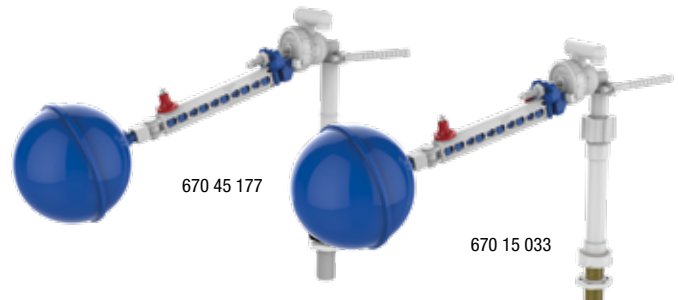

670 45 177

670 15 033

CODE	DESCRIPTION	DUDLEY CODE
Dudley Beta +		
Part 3 float valve		
670 45 176	Side inlet	
670 45 177	Bottom inlet	
Adjustable Arm Brass Tail		
670 15 032	1/2" Side Entry	327640
670 15 033	1/2" Bottom Entry	327645