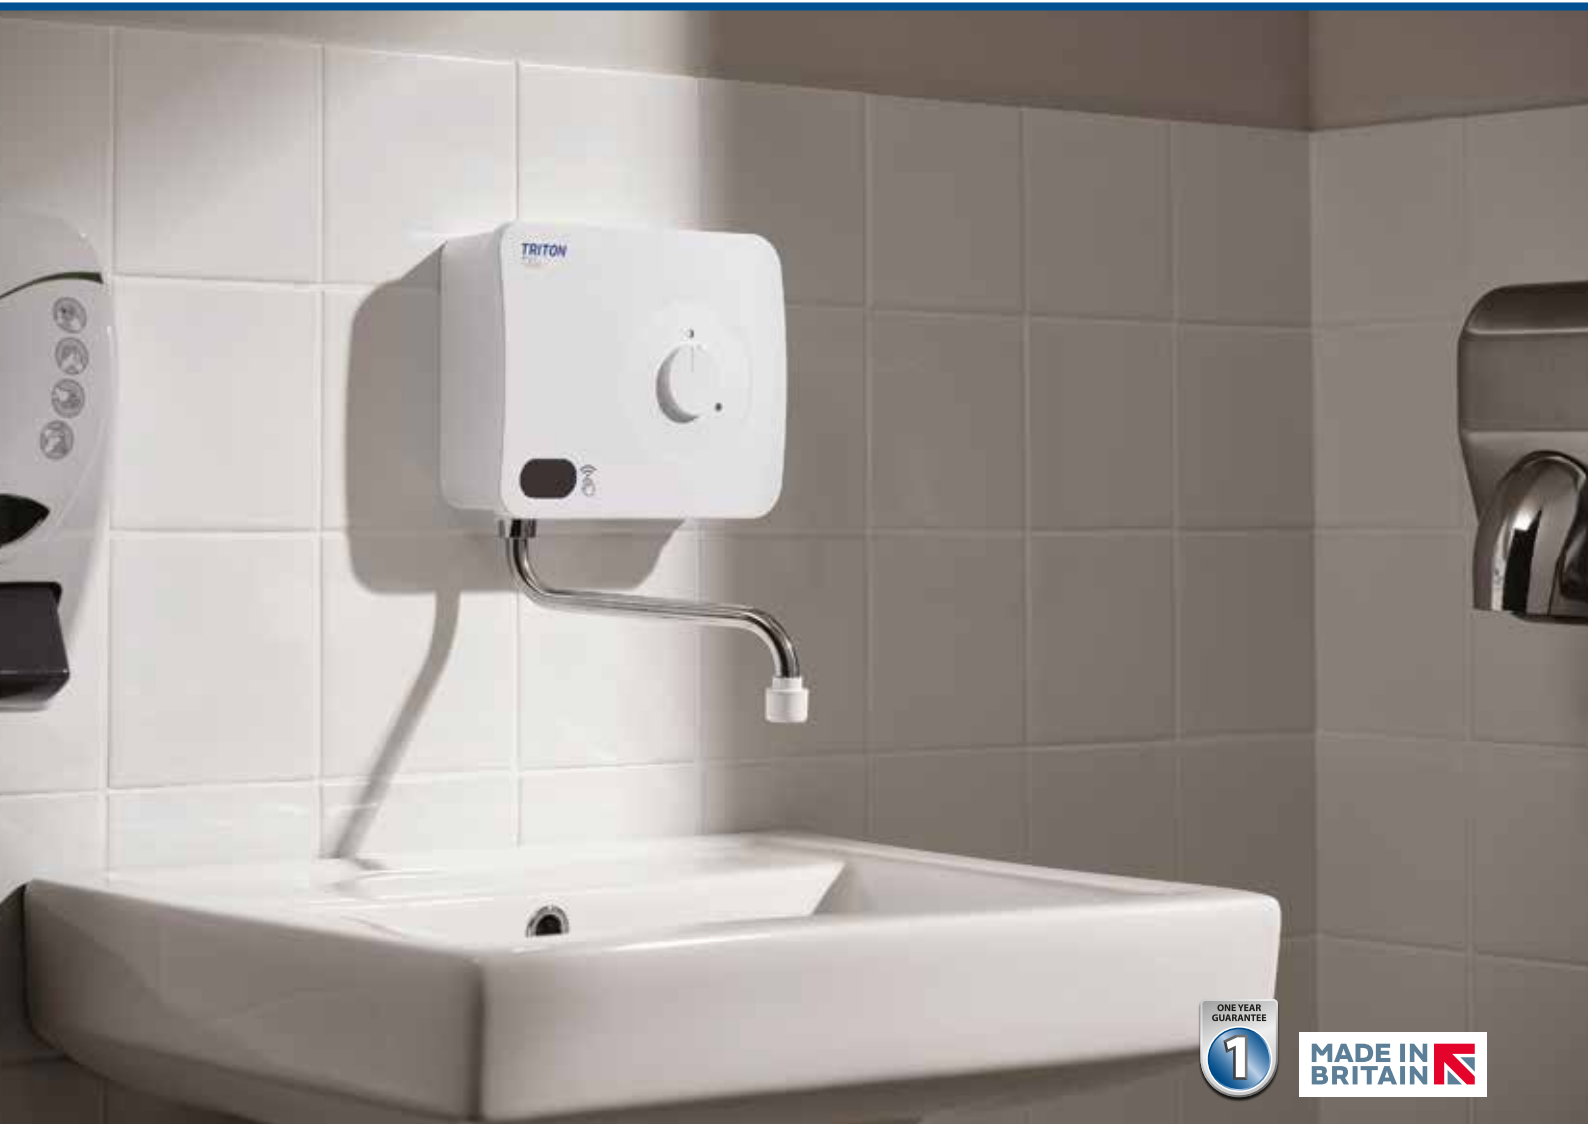

NEW Instaflow T30_{IR} Hand Wash Solutions