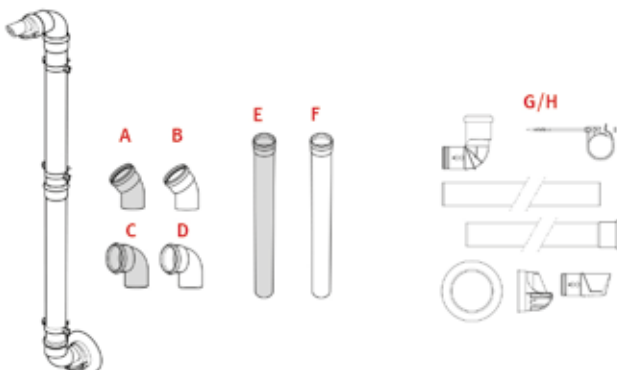

Plume management kit accessories

Compatible with all Glow-worm high efficiency boilers

Key	Description	Part Number	F&P Code
A	45° Elbow Black (2 of)	0020219553	101893
B	45° Elbow White (2 of)	0020219554	101894
C	90° Elbow Black	0020219545	101891
D	90° Elbow White	0020219550	101892
E	1m Extension Black	0020219541	101889
F	1m Extension White	0020219542	101890
G	Plume Management Kit White	0020219536	101887
H	Plume Management Kit Black	0020219531	101884