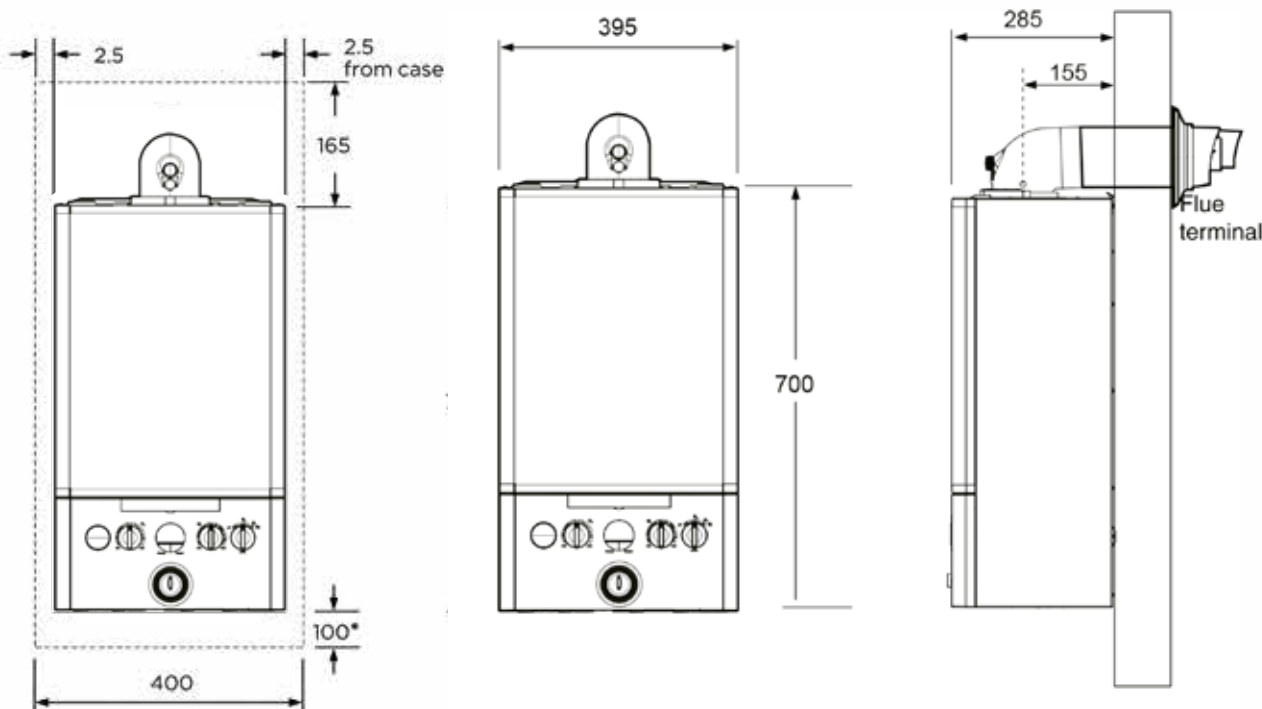

CLEARANCES & DIMENSIONS.

EXCLUSIVE

Note: The minimum front clearance when built in to a cupboard is 5mm from the cupboard door but 450mm overall clearance with the cupboard door open is required for servicing. *Bottom clearance after installation can be reduced to 5mm. However, 100mm is required for servicing.

TECHNICAL SPECIFICATIONS.

	EXCLUSIVE 24	EXCLUSIVE 30	EXCLUSIVE 35
Weight (packaged) kg	34.6	34.7	34.8
Max installation weight kg	30.85	30.95	31.05
CH output (kW) min/max @ 70°C	4.8 - 24.2	6.1 - 24.2	7.1 - 24.2
CH output (kW) min/max @ 40°C	5.1 - 25.6	6.4 - 25.6	7.5 - 25.6
DHW output (kW) max	24.2	30.3	35.3
DHW flow rate l/min. 35°C rise	9.9	12.4	14.5
SEDBUK rating (2005) %	91.0	91.1	91.0
SEDBUK rating (2009/2012) %	88.9	89.0	88.9
NOx classification	CLASS 6	CLASS 6	CLASS 6
Adjustable to LPG	No	No	No
Max horizontal flue*	9m	8m	6m
Max vertical flue*	7.5m	7.5m	7.5m
Condensing boiler	Yes	Yes	Yes
Seasonal space heating efficiency class	A	A	A
Rated heat output kW	24	24	24
Seasonal space heating energy efficiency η_s%	92	92	92
Sound power level, indoors LWA dB	45	46	44
Water heating energy efficiency class	A	A	A