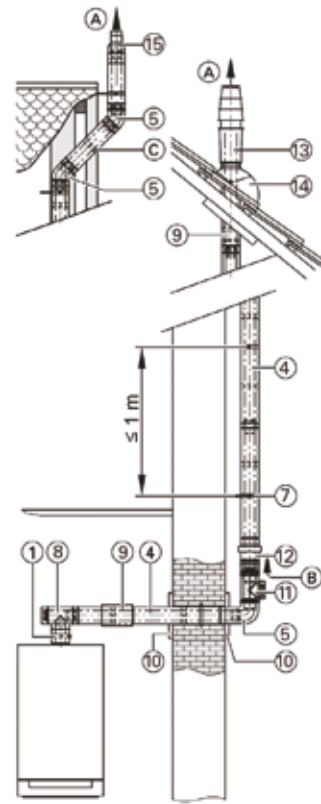

Examples of flue applications

DESCRIPTION	PART No.	
	F & P Code	(60/100 mm)
1 Boiler flue connection		
2 Balanced flue external wall connection (inc. wall bezels)	112510	7441467
3 Protective grille	112593	7337276
4 Balanced flue extension pipe		
1.95 m long	112514	7373225
1 m long	112513	7373224
0.5 m long	112512	7373223
5 Balanced flue bend		
87°	112586	7373226
2 x 45°	112516	7373227
6 Horizontal flue terminal kit (flue terminal 1 m, 2 x wall seals, 87° balanced flue bend)	112510	7441467
7 Fixing clamp	112581	7176762
8 Balanced flue inspection tee 87° or Balanced flue inspection bend 87°		7373229
9 Balanced flue sliding coupling (optional)		7373236
10 Wall bezel		7176760
11 Balanced flue inspection piece straight (optional)		7373228
External wall pack with Balanced flue bend 87° (7373226)		
12 Balanced flue air intake		7373234
13 Balanced flue outlet (with a high roof overhang above the roof)		
Black	112580	7373230
Terracotta		7373231
14 Universal roof tile		
Lead free flashing black	112646	7452499
Lead free flashing terracotta	112491	7452500
15 External wall terminal (for a short roof overhang)		7167753

Routing over an external wall

- (A) Flue gas
- (B) Combustion air
- (C) Step in the external wall routing for a short roof overhang