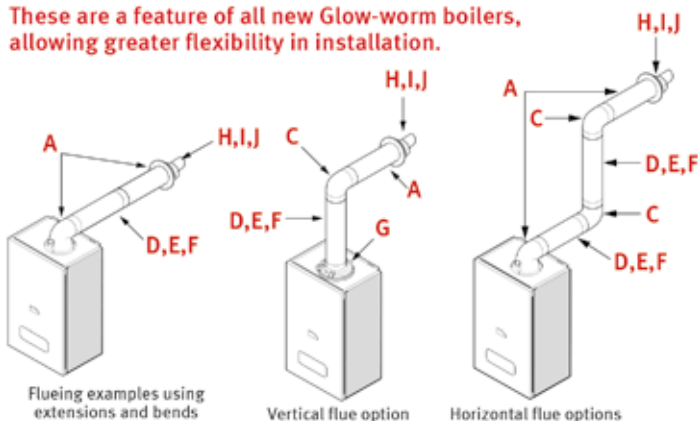

Extended Concentric Flue Options

ENERGY, PROCOMBI ESSENTIAL & EASICOM

These are a feature of all new Glow-worm boilers, allowing greater flexibility in installation.

Vertical flue option

Horizontal flue options

Direct rear flue option

F&P Code	Model	L Max.	X (mm)		Description
			Min	Max	
101882	All Energy models	550mm	75	512	Rear Flue

Glow-worm

The energy you need

Max flue lengths

Range	Horizontal	Vertical	Horizontal	Vertical
	Ø60/ 100 mm	Ø60/ 100 mm	Ø80/ 125 mm	Ø80/ 125 mm
Energy range (all models)	10m	10m	25m	25m
Procombi Essential (all models)	9m	10m	22m	25m
Easicom range (all models)	10m	10m	25m	25m

Horizontal flue accessories

Key	Description	Part Number Ø60/100	F&P Code Ø60/100	Part Number Ø80/125	F&P Code Ø80/125
A	Horizontal Telescopic flue	0020219524	101881	-	-
B	45° Elbow (2 of)	2000460485	101798	0020104557	101877
C	90° Elbow (1 of)	2000460484	101797	0020104556	101876
D	0.5m Extension (1 of)	2000460481	101794	0020104553	101873
E	1m Extension (1 of)	2000460482	101795	0020104554	101874
F	2m Extension (1 of)	2000460483	101796	0020104555	101875
G	Vertical Flue Adaptor	0020209763	101295	0020209764	101296
H	Deflector Terminal (Black)	0020219535	101886	-	-
I	Deflector Terminal (White)	0020219536	101887	-	-
J	Black Terminal	0020219538	101888	-	-