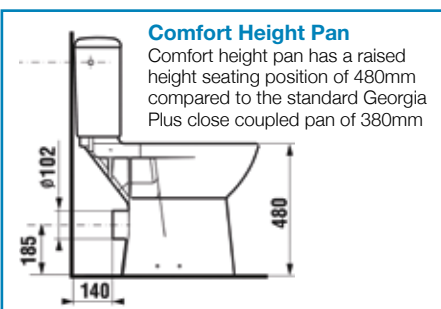

A great range of top quality, well designed bathroom products that are competitively priced yet provide exceptional value.

Georgia Plus

1. **Features**
2. 5 Year Guarantee

CODE DESCRIPTION

Georgia Plus	
Comfort Height Pan, Cistern & Seats	
357323WT	Comfort Height WC Pan
357345WT	Comfort Height Cistern
357346WT	Comfort Height Standard Seat
357347WT	Comfort Height Soft Close Seat
Corner Basin	
357321WT	450 x 460mm 1TH
357322WT	450 x 460mm 2TH
Semi Recessed Basins	
357201WT	550mm 1TH
357200WT	550mm 2TH
Cloakroom Full Pedestal	
357204WT	Cloakroom Full Pedestal
Wall Hung Basins	
357203WT	450 x 370mm 1TH
357202WT	450 x 370mm 2TH
352592WH	365 x 320mm 1TH

CODE	DESCRIPTION
Georgia Plus	
Toilet & Basin Packs	
352778WH	Toilet To Go Pack inc Standard Seat
357327WT	Soft Close Seat for Toilet To Go Pack
357324WT	Toilet To Go Compact Pack inc Soft Close Seat (Depth 600mm)
357325WT	Basin To Go Pack 1TH
357326WT	Basin To Go Pack 2TH
Dual Flush Close Coupled Pan & Cistern	
352480WH	H0 Pan CC
352481WH	3/6L Push Button Cistern inc WRAS Fittings
82034501	R2 Soft Close Seat

CODE	DESCRIPTION
Georgia Plus	
Basin & Pedestal	
352482WH	550mm 1TH Basin
352483WH	550mm 2TH Basin
352484WH	Pedestal
Back To Wall Pan	
357320WT	BTW Pan Style 2 inc Standard Seat