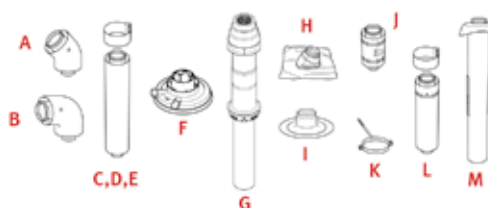

Vertical flue accessories

Key	Description	Part Number Ø60/100	F&P Code Ø60/100	Part Number Ø80/125	F&P Code Ø80/125
A	45° Elbow (2 of)	2000460485	101798	0020104557	101877
B	90° Elbow (1 of)	2000460484	101797	0020104556	101876
C	0.5m Extension (1 of)	2000460481	101794	0020104553	101873
D	1m Extension (1 of)	2000460482	101795	0020104554	101874
E	2m Extension (1 of)	2000460483	101796	0020104555	101875
F	Vertical Flue Adaptor	0020209763	101295	0020209764	101296
G	Vertical Roof Terminal	0020230604	101895	0020104552	101872
H	Pitched Roof Flashing	2000460479	101792	-	-
I	Flat Roof Flashing	2000460478	101791	-	-
J	Sliding Sleeve	2000460487	101821	0020104558	101878
K	Fixing Bracket (5 of)	2000460486	101817	0020104559	101879
L	Telescopic Extension	A2036900	101804	-	-
M	Ridge Tile Terminal	A2043800	101854	-	-