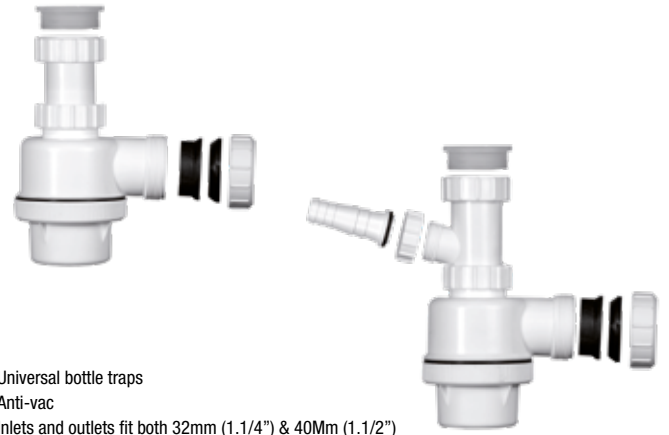

- Universal bottle traps
- Anti-vac
- Inlets and outlets fit both 32mm (1.1/4") & 40mm (1.1/2")
- Trap seal depth 76mm

CODE	DESCRIPTION	OPELLA CODE
Bottle Traps		
610 20 060	Standard	PR07055
610 20 062	Telescopic	PR07025
610 20 064	Appliance	PR07058