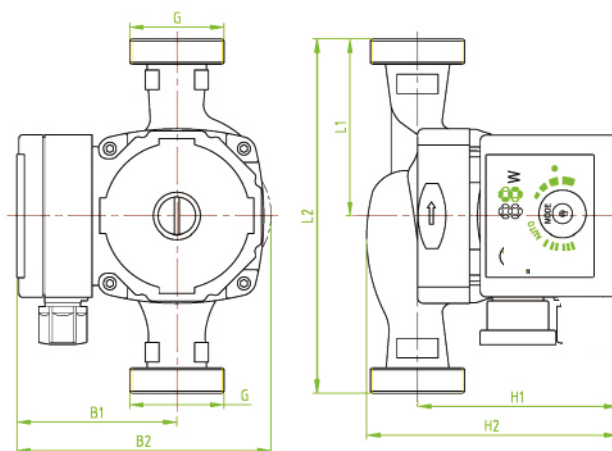

Dimensions (in millimetres)

Model	L1	L2	B1	B2	H1	H2	G
HE-5	65	130	82	130	103	130	1.1/2"
HE-6	65	130	82	130	103	130	1.1/2"
HE-V	65	130	82	130	103	130	1.1/2"