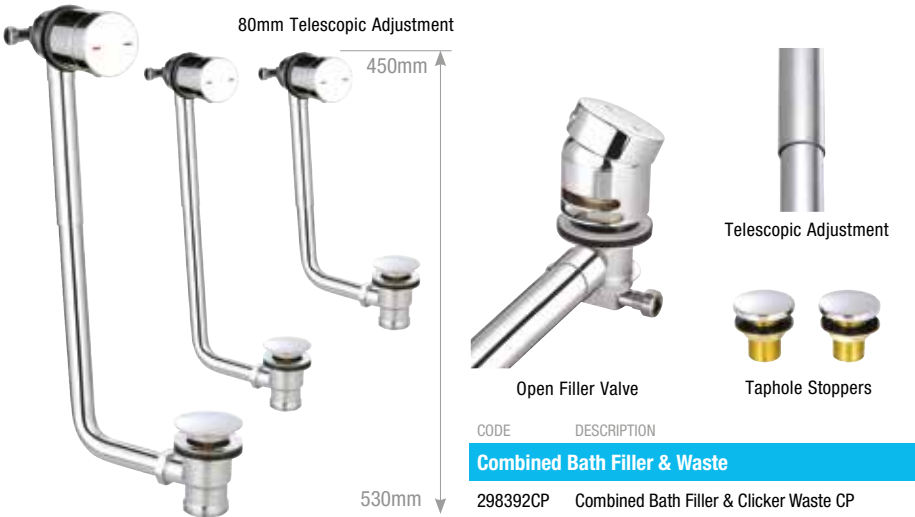

Combined Bath Filler & Waste

CODE	DESCRIPTION
Combined Bath Filler & Waste	
298392CP	Combined Bath Filler & Clicker Waste CP