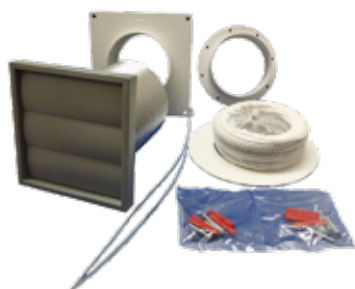

CODE	DESCRIPTION	MANROSE CODE

Tumble Drier Kits

535 15 426	Round with Gravity Grille - White	41703