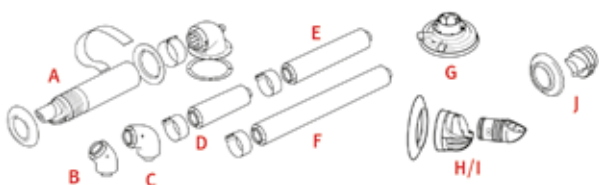

Extended Concentric Flue Options

ENERGY, PROCOMBI ESSENTIAL & EASICOM

These are a feature of all new Glow-worm boilers, allowing greater flexibility in installation.

Direct rear flue option

F&P Code	Model	L Max.	X (mm)		Description
			Min	Max	
101882	All Energy models	550mm	75	512	Rear Flue

Glow-worm

The energy you need

Max flue lengths

Range	Horizontal	Vertical	Horizontal	Vertical
	Ø60/ 100 mm	Ø60/ 100 mm	Ø80/ 125 mm	Ø80/ 125 mm
Energy range (all models)	10m	10m	25m	25m
Procombi Essential (all models)	9m	10m	22m	25m
Easicom range (all models)	10m	10m	25m	25m

Horizontal flue accessories

Key	Description	Part Number Ø60/100	F&P Code Ø60/100	Part Number Ø80/125	F&P Code Ø80/125
A	Horizontal Telescopic flue	0020219524	101881	-	-
B	45° Elbow (2 of)	2000460485	101798	0020104557	101877
C	90° Elbow (1 of)	2000460484	101797	0020104556	101876
D	0.5m Extension (1 of)	2000460481	101794	0020104553	101873
E	1m Extension (1 of)	2000460482	101795	0020104554	101874
F	2m Extension (1 of)	2000460483	101796	0020104555	101875
G	Vertical Flue Adaptor	0020209763	101295	0020209764	101296
H	Deflector Terminal (Black)	0020219535	101886	-	-
I	Deflector Terminal (White)	0020219536	101887	-	-
J	Black Terminal	0020219538	101888	-	-

Vertical flue accessories