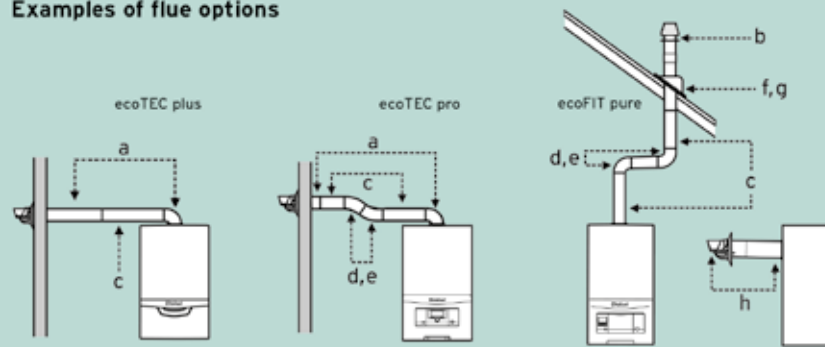

ecoTEC pro, ecoTEC plus, ecoTEC exclusive, Green iQ and ecoFIT pure boiler range

Vaillant offer 100mm diameter standard air/flue duct assemblies, compatible with all Vaillant boiler ranges.

A *125mm flue system is also available where longer flue lengths are required.

Examples of flue options

Flue accessories

a	b	c	d	e	f	g	h
Standard horizontal air/flue duct with elbow and terminal (754mm) 0020219517	Vertical air/flue duct and terminal 0020223472	Air/flue duct extension (470mm) 303902 (970mm) 303903 (1970mm) 303905 (4000mm) 303905	87° elbow 303910	Two 45° bends 303911	Pitched roof adjustable roof tile 009076	Flat roof plate 009056	Telescopic rear flue 0020228140
F & P code							
105281	105097	105260 470mm 105261 970mm 105262 1970mm 105262 4000mm	105258	105259	105389	105388	105098

Maximum flue lengths*	ecoTEC plus combi					ecoTEC plus system					ecoTEC plus open vent			ecoTEC pro combi		
Boiler model	825	832	835	838	938	612/615	618	624	630	637	412/415/418/424/430/438			24	28	30
Standard horizontal 100mm diameter	12m		5.5m			22m	12m	5.5m			10m			12m		
Standard vertical 100mm diameter	16m		8m			26m	16m	8m			10m			16m		
Optional horizontal 125mm diameter	39m		32m			25m	39m	32m			25m			39m		
Optional vertical 125mm diameter	41m		34m			27m	41m	34m			25m 27m (438 Only)			41m		

Maximum flue lengths*	ecoFIT pure combi	ecoFIT pure system	ecoFIT pure open vent
Boiler model	825/830/835	612/615/618/625/630	412/415/418/425/430/435
Standard horizontal 100mm diameter	10m		
Standard vertical 100mm diameter	25m		
Optional horizontal 125mm diameter	10m		
Optional vertical 125mm diameter	25m		

*Measured to the end of the horizontal/vertical air terminal
1 Maximum length of flue is reduced by 1.0m for each additional 87° elbow and by 0.5m for each additional 45° elbow
2 Optional boiler flue outlet adaptor (accessory 303926) will be required for ecoTEC plus 412, 415, 418, 428 and 438. However for all new ecoTEC 612, 615, 618, 624, 630, 637 and ecoTEC plus 825, 832, 838, 938, ecoTEC pro 25, 28 and 30, you will need the new 80/125mm plug in adaptor to increase the boilers' flue connection size. Maximum length of flue is reduced by 2.5m for each additional 87/90° elbow and by 1.0m for each additional 45° elbow

Optional Variable Termination Kit (VTK)

(For use with 100mm diameter high efficiency condensing flue system only). Allows plume vapour to be re-directed away from neighbouring properties. Kit fitted in place of removable flue terminal.

F & P code	Description	Part number
105087	Variable termination kit - black	303942
105094	Extension pipe for VTK - black (1m)	303943
105095	90° elbow for VTK - black	303944
105096	45° bend for VTK - black (2 pieces)	303945
105086	Variable termination kit - white	303946

F & P code	Description	Part number
105091	Extension pipe for VTK - white (1m)	303947
105093	45° bend for VTK - white (2 pieces)	303943
105092	90° elbow for VTK - white	303949
105296	80/125mm flue outlet adaptor	303926
105268	80/125mm plug in adaptor	0020147469