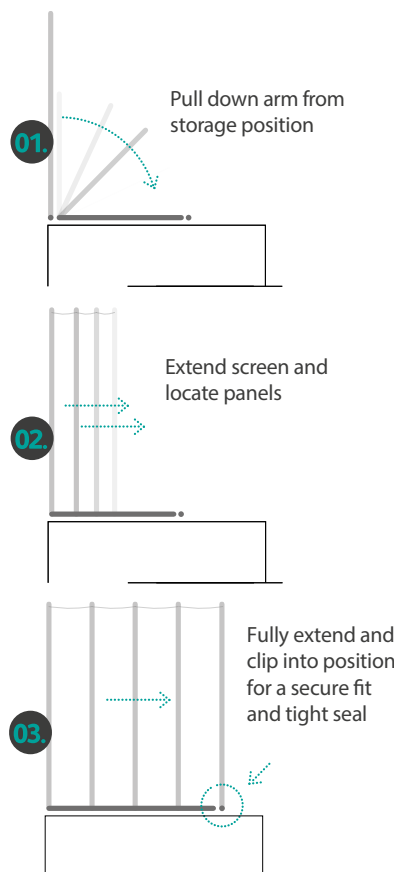

How it works

CODE	SIZE	ADJUSTMENT
Single Panel Bathscreen		
329567	800 x 1500	780-800
4 Fold Bathscreen		
329568	800 x 1500	780-800
5 Fold Bathscreen		
329569	800 x 1500	980-1000
Optional Fixed Panel		
329570	300 x 1500	300-320