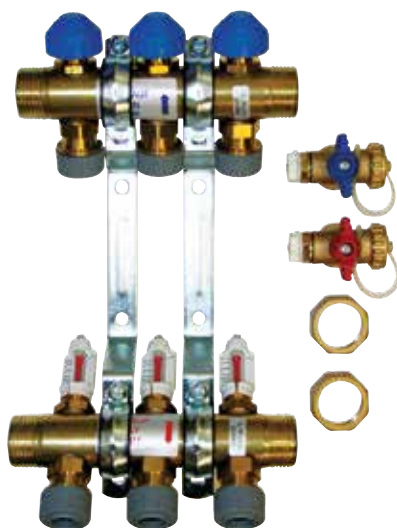

CODE	SIZE	POLYPLUMB CODE
Manifolds		
700 27 270	15mm - 11 port	PB12746

CODE	DESCRIPTION	POLYPLUMB CODE
Wiring Centres		
Single zone master control unit - provides wiring connections for boiler, zone valve, UFH pump and power supply and single room thermostat		
700 27 170		PB12M

RF Receiver - remote RF receiver providing connectivity to any RF thermostat or time clock (switches 230V)		
700 27 164		PBRECRF

Slave Unit		
700 27 149	4 Zone	PB4ZS
700 27 328	4 Zone	PB4ZSRF
700 27 329	6 Zone	PB6ZS

Master Unit		
700 27 327	2 Zone	PB2ZMRF

Display		
700 27 338	8 Zone	UFH8ZMP